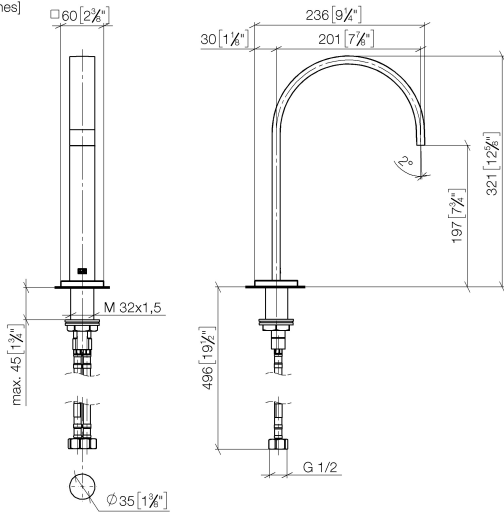

MEM Deck-mounted basin spout without pop-up waste - Brushed Champagne (22kt Gold)

MEM

13 716 782

- 200mm projection
- fixed spout
- rectangular, air-enriched flow
- height of mixer 321 mm
- height up to aerator 190 mm
- hole diameter 35 mm
- rosette 60 x 60 mm
- 2x screw-in M 10 x 1 pressure hose, leak-tested
- 1/2" connection
- max. flow 5.7 l/min
- lead-free
- This product can help a building meet the requirements of Green Building Rating Systems, e.g. LEED®, BREEAM®, DGNB

	Brushed Champagne (22kt Gold)	13 716 782-46
	Chrome	13 716 782-00
	Brushed Platinum	13 716 782-06
	Platinum	13 716 782-08
	Dark Chrome	13 716 782-19
	Brushed Durabrass (23kt Gold)	13 716 782-28
	Champagne (22kt Gold)	13 716 782-47
	Brushed Dark Platinum	13 716 782-99

13 716 782
mm [inches]

Flow rate chart

Certificates

GDV_0400289.

**MEM Deck-mounted basin spout without pop-up waste - Brushed Champagne
(22kt Gold)**

MEM

13 716 782

Parts for other
finishes can be found
here: [Chrome](#)