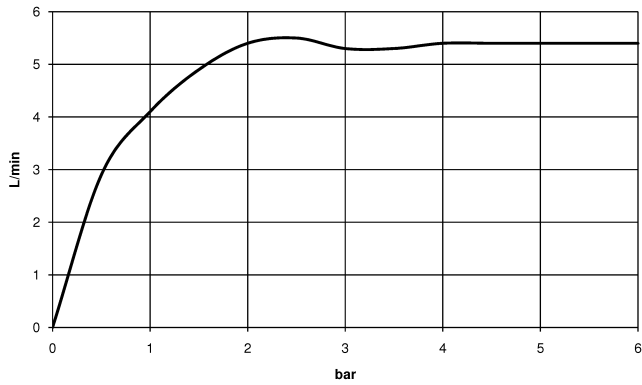

MEM Deck-mounted basin spout without pop-up waste - Brushed Champagne (22kt Gold)

MEM

13 716 782

- 200mm projection
- fixed spout
- rectangular, air-enriched flow
- height of mixer 321 mm
- height up to aerator 190 mm
- hole diameter 35 mm
- rosette 60 x 60 mm
- 2x screw-in M 10 x 1 pressure hose, leak-tested
- 1/2" connection
- max. flow 5.7 l/min
- lead-free
- This product can help a building meet the requirements of Green Building Rating Systems, e.g. LEED®, BREEAM®, DGNB

	Brushed Champagne (22kt Gold)	13 716 782-46
	Chrome	13 716 782-00
	Brushed Platinum	13 716 782-06
	Platinum	13 716 782-08
	Dark Chrome	13 716 782-19
	Brushed Durabrass (23kt Gold)	13 716 782-28
	Champagne (22kt Gold)	13 716 782-47
	Brushed Dark Platinum	13 716 782-99

13 716 782
mm [inches]

Flow rate chart

Certificates

GDV_0400289.

**MEM Deck-mounted basin spout without pop-up waste - Brushed Champagne
(22kt Gold)**

MEM

13 716 782

Parts for other
finishes can be found
here: [Chrome](#)